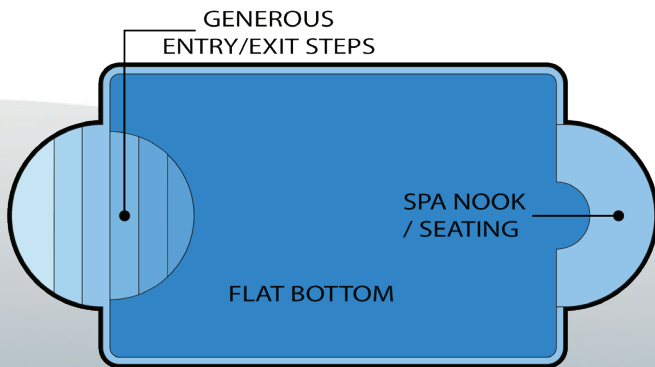

# Roman

The Roman is as classic in its own right. Featuring both circular stairs and a built in spa seating area, the timeless design of the Roman is as much in vogue today as it was in ancient Rome.

## - Features & Benefits -

- Semi-Directional design - Living space on opposite corners of pool
- Large wrap around seating area - Great for entertaining and relaxing
- Wide pool width bench - Perfect for small kids to play
- Rectangular footprint - Increased value - More pool for your investment

	Size	Shallow	Deep
Roman	23' x 11'	4' - 4"	4' - 4"

Ocean

Aquamarine

California

Evening Sky

Sandstone