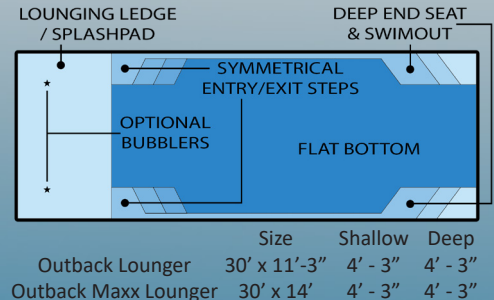

- Features & Benefits -

- 360 Degree access - Multiple orientation options
- Symmetrical design - Allows left or right orientation
- Rectangular footprint - Ideal for automatic retractable safety covers
- Rectangular footprint - Increased value - More pool for your investment

	Size	Shallow	Deep
Outback 23	23' x 11'-3"	3' - 6"	5' - 0"
Outback 30	30' x 11'-3"	3' - 6"	5' - 4"
Outback Maxx	30' x 14'	3' - 6"	5' - 10"

Ledge Option

Lounger Option

Ocean

Aquamarine

California

Evening Sky