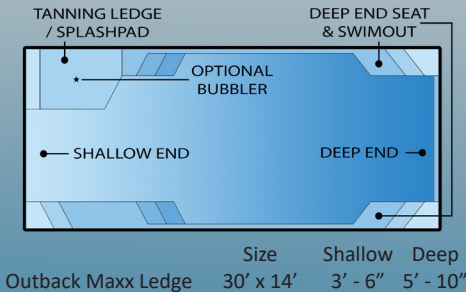

Outback

The Outback is a special cross between a plunge pool and a sport pool. Large enough for family fun and pool games, yet still small enough for tighter spaces. Clean lines, a European flavor, and rich features make this a great pool for the traditional or contemporary PoolScape.

- Features & Benefits -

- 360 Degree access - Multiple orientation options
- Symmetrical design - Allows left or right orientation
- Rectangular footprint - Ideal for automatic retractable safety covers
- Rectangular footprint - Increased value - More pool for your investment

	Size	Shallow	Deep
Outback 23	23' x 11'-3"	3' - 6"	5' - 0"
Outback 30	30' x 11'-3"	3' - 6"	5' - 4"
Outback Maxx	30' x 14'	3' - 6"	5' - 10"

Ledge Option

Lounger Option

Ocean

Aquamarine

California

Evening Sky