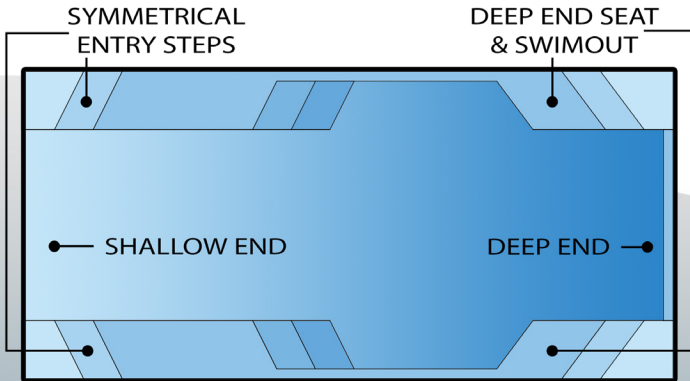

Outback

The Outback is a special cross between a plunge pool and a sport pool. Large enough for family fun and pool games, yet still small enough for tighter spaces. Clean lines, a European flavor, and rich features make this a great pool for the traditional or contemporary PoolScape.

- Features & Benefits -

- 360 Degree access - Multiple orientation options
- Symmetrical design - Allows left or right orientation
- Rectangular footprint - Ideal for automatic retractable safety covers
- Rectangular footprint - Increased value - More pool for your investment

	Size	Shallow	Deep
Outback 23	23' x 11'-3"	3' - 6"	5' - 0"
Outback 30	30' x 11'-3"	3' - 6"	5' - 4"
Outback Maxx	30' x 14'	3' - 6"	5' - 10"

Ledge Option

Lounger Option

Ocean

Aquamarine

California

Evening Sky