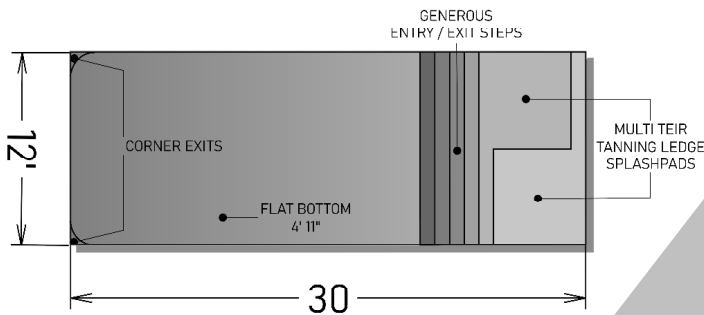

Cocktail Pools
By

Luxury Pools
& Living

Exclusive
Offer

- Choice 30 -

The Choice 24 offers 2 tanning ledges, full width grand stairs, deep end corner exits, and a flat bottom.

Fiberglass Pool & Installation