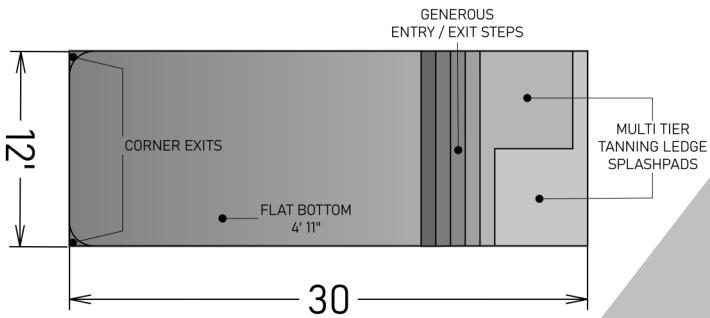

Cocktail Pools
By

Exclusive Offer

- Choice 30 -

The Choice 30 offers 2 tanning ledges, full width grand stairs, deep end corner exits, and a flat bottom.

Fiberglass Pool with Flex Installation

- 2 Speed Pump
- Cartridge Filter
- Electric Panel
- Digital Controller
- Chlorinator
- LED lighting
- High Efficiency Heat Pump
- Pool Care Kit and Tools
- Pool Shell & Delivery
- Basic Permit
- Pool Installation
- Gravel Backfill
- Shell and Filter Plumbing
- Pad Electric installation
- Chemical Set Up
- Initial Cleaning

\$48,900
*Full Installation Ready for decking

Digital Control Load Center

High Efficiency Heat Pump

150 Sft Cartridge Filter

2 Speed Pump

Pentair Multi Color LED Light

*Pool shell, back fill, filtration equipment, and control panel will be fully installed. Gravel around shell only. Decking can be added but is not included. Electric panel energized by others or Estimated and added at time of pool order. Offer limited to 30 miles from Ohio State Fairgrounds. Additional mileage may be added. Subject to site inspection.