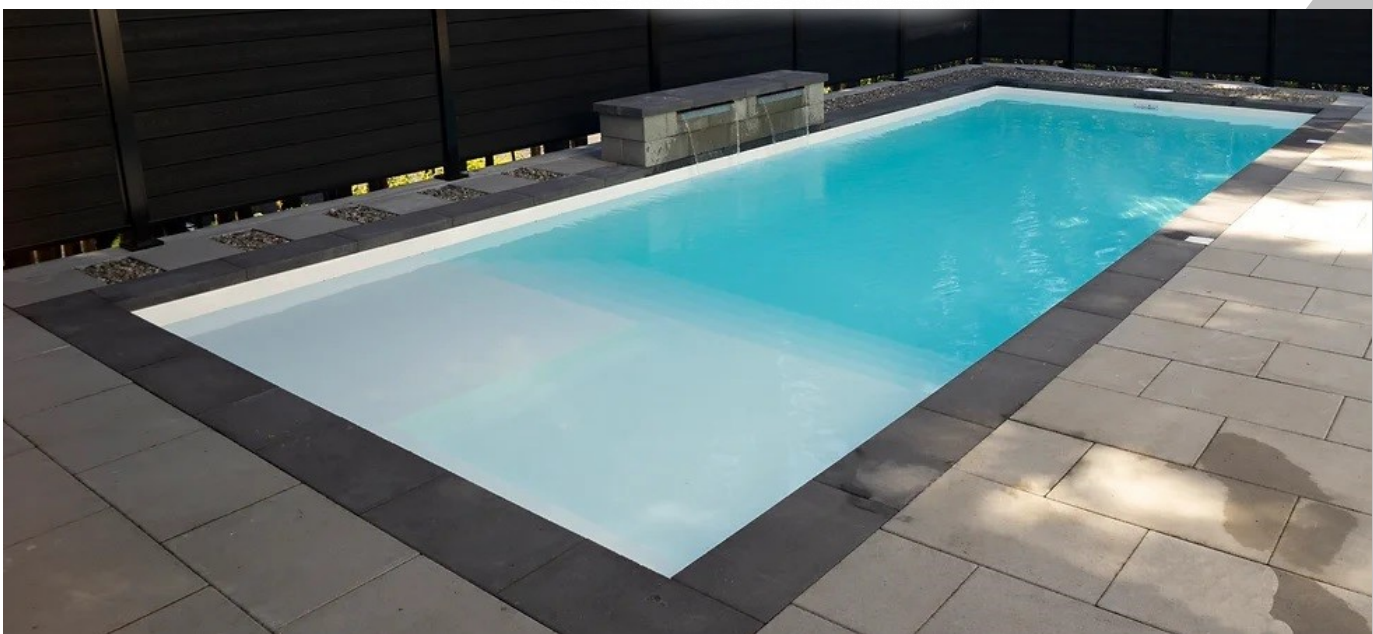

Cocktail Pools
By

Exclusive Offer

- Choice 30 -

The Choice 30 offers 2 tanning ledges, full width grand stairs, deep end corner exits, and a flat bottom.

Fiberglass Pool with Flex Installation

- 2 Speed Pump
- Cartridge Filter
- Electric Panel
- Digital Controller
- Chlorinator
- LED lighting
- High Efficiency Heat Pump
- Pool Care Kit and Tools
- Pool Shell & Delivery
- Basic Permit
- Pool Installation
- Gravel Backfill
- Shell and Filter Plumbing
- Pad Electric installation
- Chemical Set Up
- Initial Cleaning

\$48,900
*Full Installation Ready for decking

Digital Control Load Center

High Efficiency Heat Pump

150 Sft Cartridge Filter

2 Speed Pump

Pentair Multi Color LED Light

*Pool shell, back fill, filtration equipment, and control panel will be fully installed. Gravel around shell only. Decking can be added but is not included. Electric panel energized by others or Estimated and added at time of pool order. Offer limited to 30 miles from Ohio State Fairgrounds. Additional mileage may be added. Subject to site inspection.