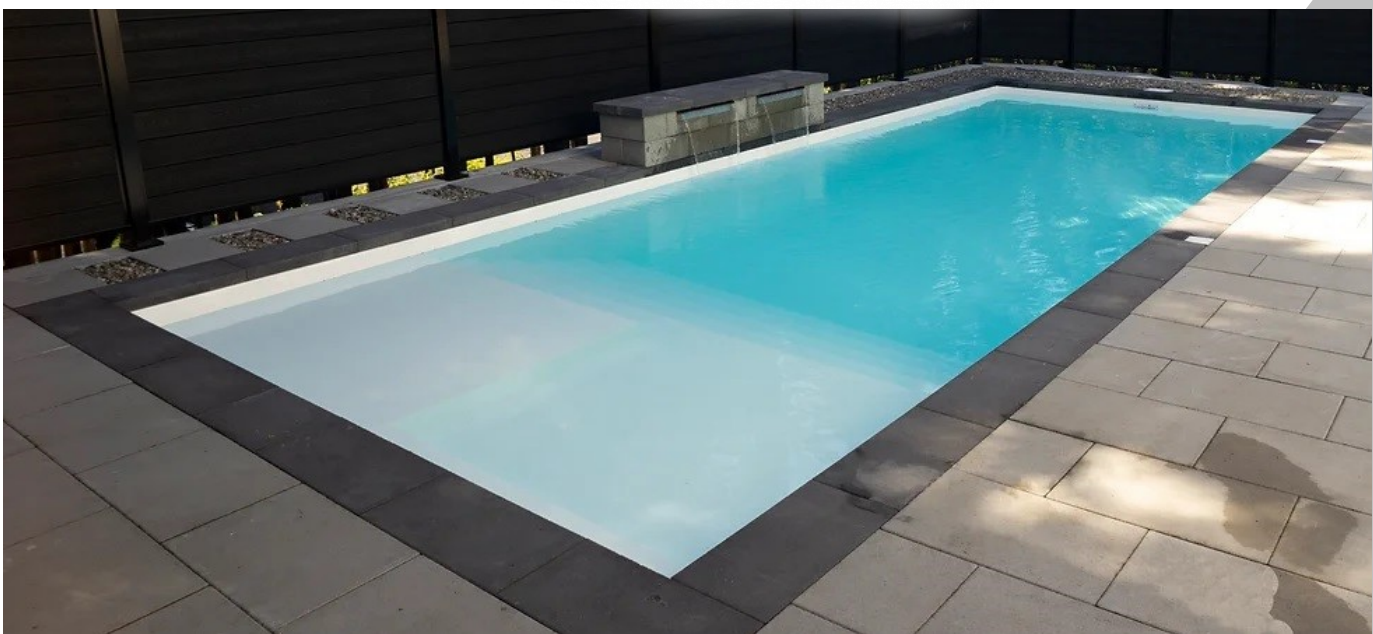

Cocktail Pools
By

Exclusive Offer

- Choice 24 -

The Choice 24 offers 2 tanning ledges, full width grand stairs, deep end corner exits, and a flat bottom.

Fiberglass Pool with Flex Installation

- | | |
|---------------------------|---------------------------|
| 2 Speed Pump | Pool Shell & Delivery |
| Cartridge Filter | Basic Permit |
| Electric Panel | Pool Installation |
| Digital Controller | Gravel Backfill |
| Chlorinator | Shell and Filter Plumbing |
| LED lighting | Pad Electric installation |
| High Efficiency Heat Pump | Chemical Set Up |
| Pool Care Kit and Tools | Initial Cleaning |

\$45,900

*Full Installation Ready for decking

Digital Control Load Center

High Efficiency Heat Pump

150 Sft Cartridge Filter

2 Speed Pump

Pentair Multi Color LED Light

*Pool shell, back fill, filtration equipment, and control panel will be fully installed. Gravel around shell only. Decking can be added but is not included. Electric panel energized by others or Estimated and added at time of pool order. Offer limited to 30 miles from Ohio State Fairgrounds. Additional mileage may be added. Subject to site inspection.

Cocktail Pools
By

Exclusive Offer

- Choice 30 -

The Choice 30 offers 2 tanning ledges, full width grand stairs, deep end corner exits, and a flat bottom.

Fiberglass Pool with Flex Installation

- 2 Speed Pump
- Cartridge Filter
- Electric Panel
- Digital Controller
- Chlorinator
- LED lighting
- High Efficiency Heat Pump
- Pool Care Kit and Tools
- Pool Shell & Delivery
- Basic Permit
- Pool Installation
- Gravel Backfill
- Shell and Filter Plumbing
- Pad Electric installation
- Chemical Set Up
- Initial Cleaning