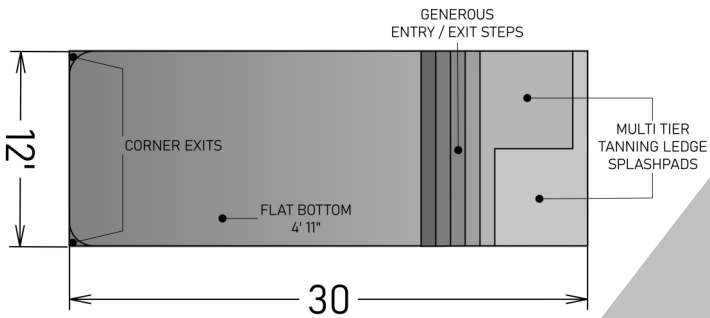

Cocktail Pools
By

Exclusive Offer

- Choice 30 -

The Choice 30 offers 2 tanning ledges, full width grand stairs, deep end corner exits, and a flat bottom.

Fiberglass Pool with Flex Installation

- 2 Speed Pump
- Cartridge Filter
- Electric Panel
- Digital Controller
- Chlorinator
- LED lighting
- High Efficiency Heat Pump
- Pool Care Kit and Tools
- Pool Shell & Delivery
- Basic Permit
- Pool Installation
- Gravel Backfill
- Shell and Filter Plumbing
- Pad Electric installation
- Chemical Set Up
- Initial Cleaning

\$48,900
*Full Installation Ready for decking

Digital Control Load Center

High Efficiency Heat Pump

150 Sft Cartridge Filter

2 Speed Pump

Pentair Multi Color LED Light

*Pool shell, back fill, filtration equipment, and control panel will be fully installed. Gravel around shell only. Decking can be added but is not included. Electric panel energized by others or Estimated and added at time of pool order. Offer limited to 30 miles from Ohio State Fairgrounds. Additional milage may be added. Subject to site inspection.