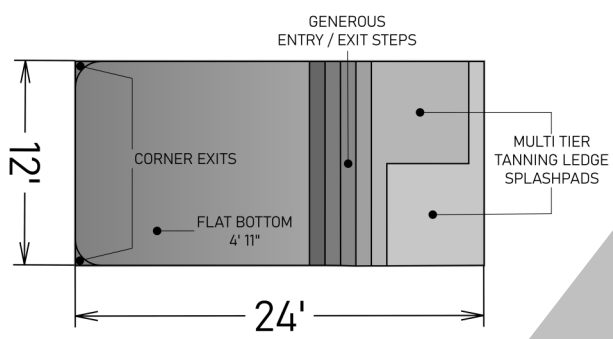

Cocktail Pools
By

Exclusive Offer

- Choice 24 -

The Choice 24 offers 2 tanning ledges, full width grand stairs, deep end corner exits, and a flat bottom.

Fiberglass Pool with Flex Installation

- | | |
|---------------------------|---------------------------|
| 2 Speed Pump | Pool Shell & Delivery |
| Cartridge Filter | Basic Permit |
| Electric Panel | Pool Installation |
| Digital Controller | Gravel Backfill |
| Chlorinator | Shell and Filter Plumbing |
| LED lighting | Pad Electric installation |
| High Efficiency Heat Pump | Chemical Set Up |
| Pool Care Kit and Tools | Initial Cleaning |

\$45,900

*Full Installation Ready for decking

Digital Control Load Center

High Efficiency Heat Pump

150 Sft Cartridge Filter

2 Speed Pump

Pentair Multi Color LED Light

*Pool shell, back fill, filtration equipment, and control panel will be fully installed. Gravel around shell only. Decking can be added but is not included. Electric panel energized by others or Estimated and added at time of pool order. Offer limited to 30 miles from Ohio State Fairgrounds. Additional mileage may be added. Subject to site inspection.