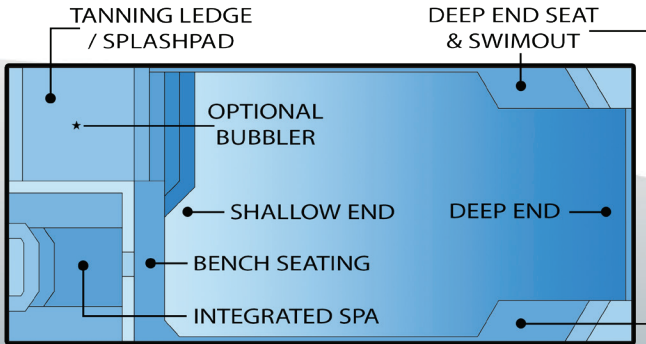

Castaway

The Castaway offers everything you could ever want in a pool. It boasts a large tanning ledge, grand party steps, nine-person spill-over spa, shallow and deep bench seating, and is auto cover ready. The Castaway is so perfect, you may never want to come back.

- Features & Benefits -

- Rectangular footprint - Ideal for automatic retractable safety covers
- Large lounging areas - Great for entertaining and relaxing

	Size	Shallow	Deep
Castaway 35	35' x 15' - 8"	3' - 6"	6' - 0"